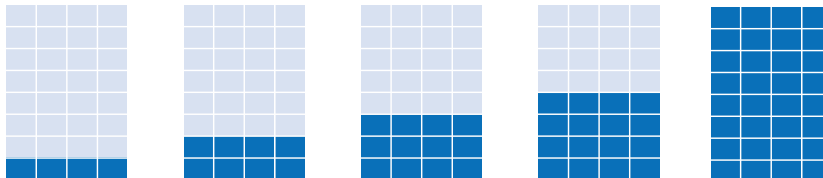

4 MODULE WIDE

Code	T14	T24	T34	T44	T84
Specs (mm)	45 x 260	92 x 260	139 x 260	186 x 260	374 x 260
COLOUR	$363.35	$651.56	$992.97	$1172.80	$2443.54
MONO	$264.11	$533.88	$809.93	$960.98	$2198.40

**All prices include GST.
From 1st July, 2019.**