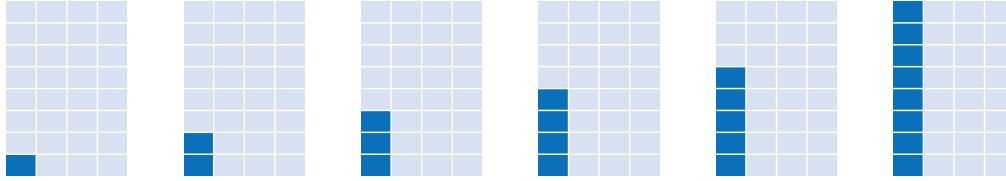

1 MODULE WIDE

Code	T11	T21	T31	T41	T51	T81
Specs (mm)	45 x 63	92 x 63	139 x 63	186 x 63	233 x 63	374 x 63
COLOUR	$113.62	$183.55	$253.48	$363.35	$445.84	$651.56
MONO	$66.93	$136.86	$206.80	$264.11	$346.61	$533.88